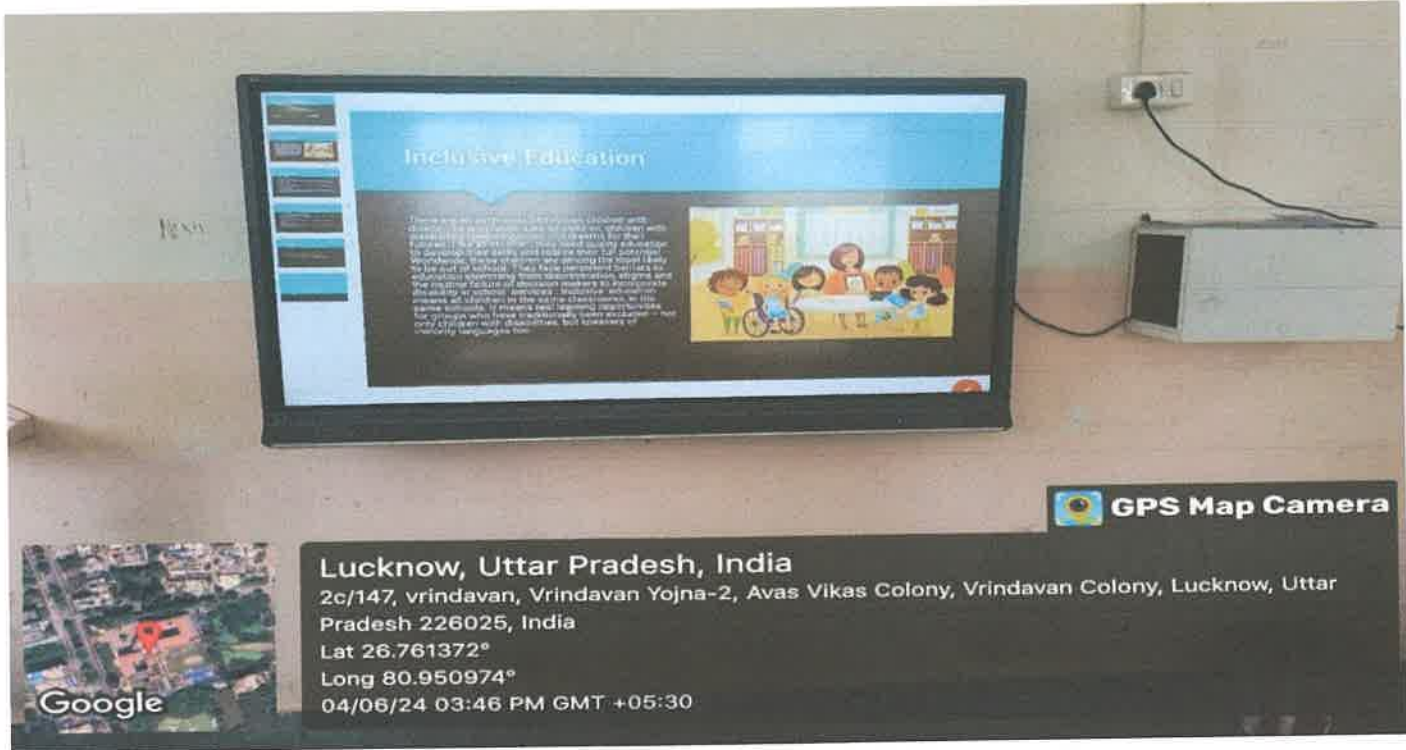

SRI KRISHNA DUTT ACADEMY

Recognized by NCTE & Affiliated to University of Lucknow

2D/HS-1, Vrindavan Yojna, Raibareilly Road, Lucknow, Ph. : 2443963, 7080111596

SMART CLASS ROOM

Principal
SRI KRISHNA DUTT ACADEMY
2D/HS-1, Vrindavan Yojana
Raibareilly Road, Lucknow