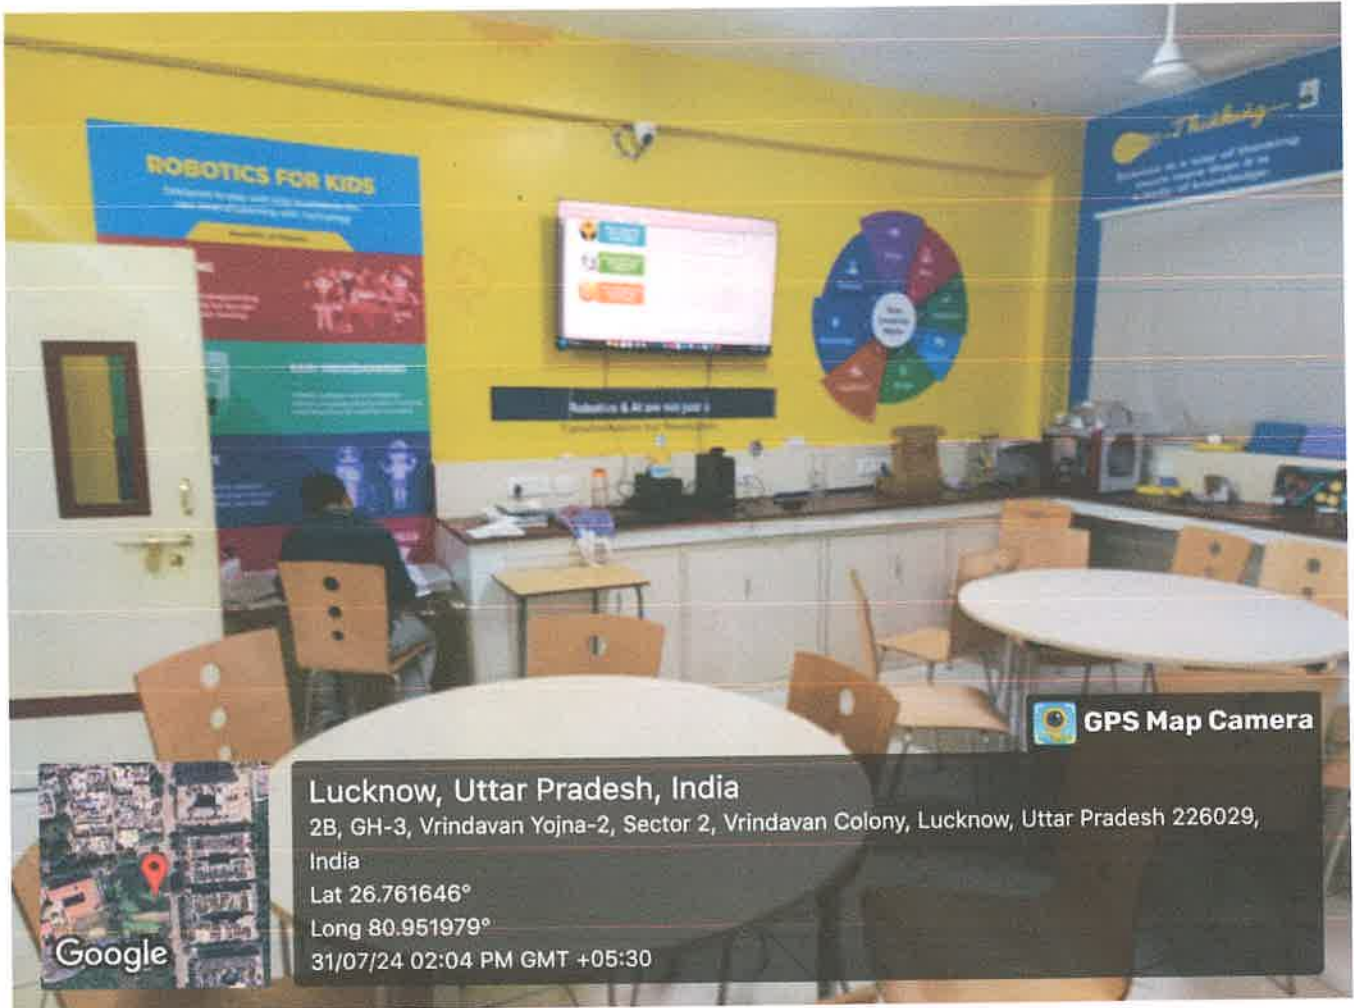

SRI KRISHNA DUTT ACADEMY

Recognized by NCTE & Affiliated to University of Lucknow

2D/HS-1, Vrindavan Yojna, Raibareilly Road, Lucknow, Ph. : 2443963, 708011596

FUTURE INNOVATION LAB

Principal
SRI KRISHNA DUTT ACADEMY
2D/HS-1, Vrindavan Yojana
Raibareilly Road, Lucknow