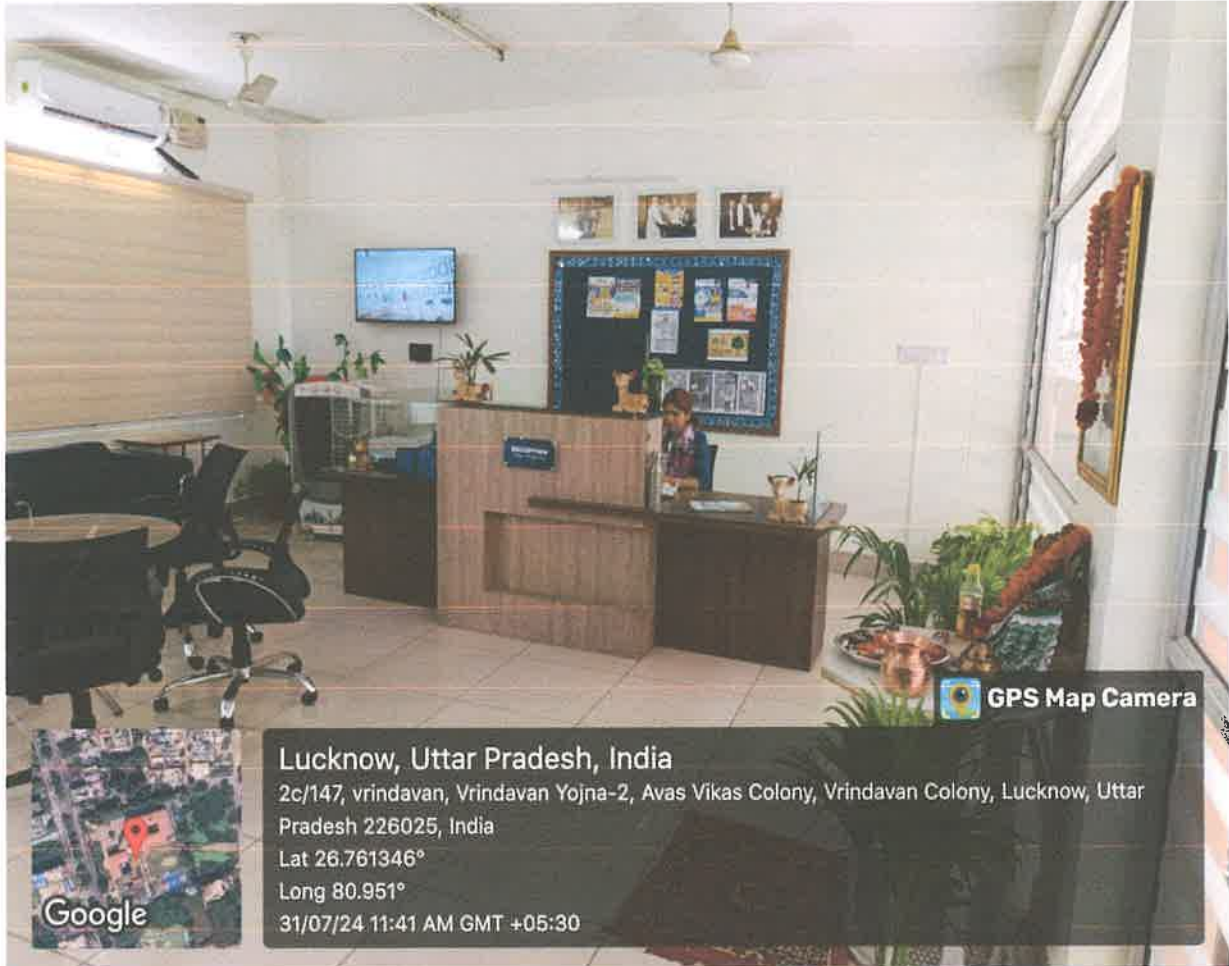

SRI KRISHNA DUTT ACADEMY

Recognized by NCTE & Affiliated to University of Lucknow

2D/HS-1, Vrindavan Yojna, Raibareilly Road, Lucknow, Ph. : 2443963, 7080111596

Lucknow, Uttar Pradesh, India

2c/147, vrindavan, Vrindavan Yojna-2, Avas Vikas Colony, Vrindavan Colony, Lucknow, Uttar Pradesh 226025, India

Lat 26.761346°

Long 80.951°

31/07/24 11:41 AM GMT +05:30

RECEPTION

Principal
SRI KRISHNA DUTT ACADEMY
2D/HS-1, Vrindavan Yojana
Raibareilly Road, Lucknow