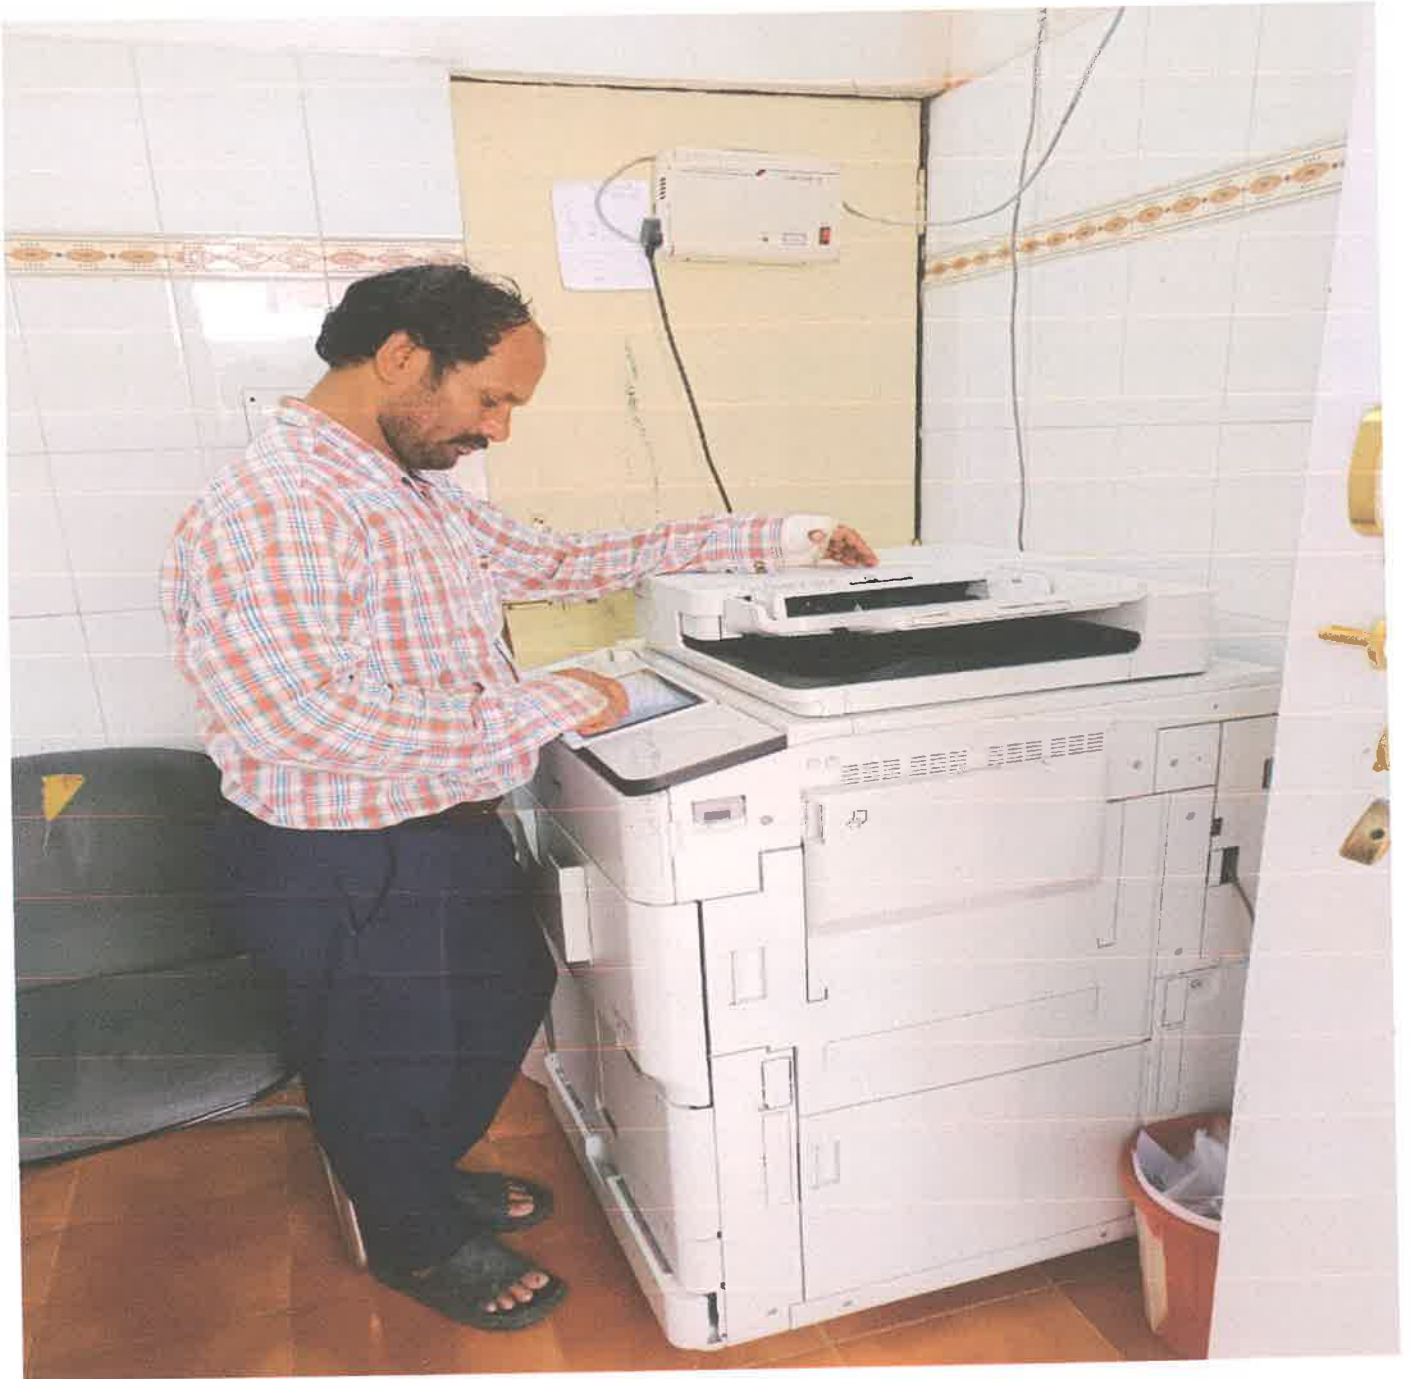

PHOTOCOPY MACHINE

Principal
SRI KRISHNA DUTT ACADEMY
2D/HS-1, Vrindavan Yojana
Raibareilly Road, Lucknow

SRI KRISHNA DUTT ACADEMY

Recognized by NCTE & Affiliated to University of Lucknow

2D/HS-1, Vrindavan Yojna, Raibareilly Road, Lucknow, Ph. : 2443963, 7080111596