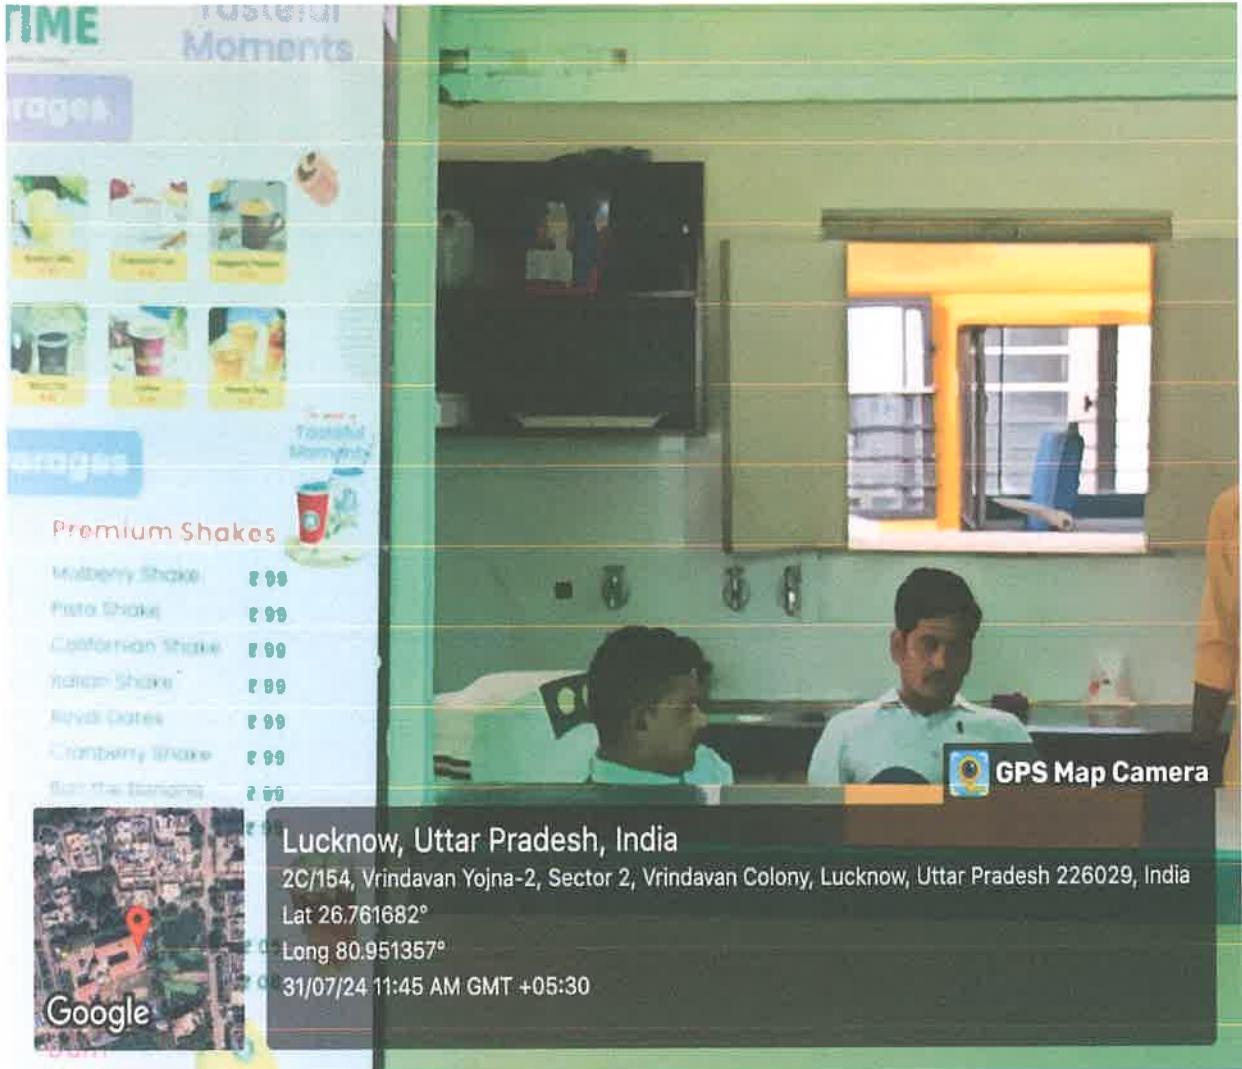

WATER COOLER WITH R.O

Principal
SRI KRISHNA DUTT ACADEMY
2D/HS-1, Vrindavan Yojana
Raibareilly Road, Lucknow

SRI KRISHNA DUTT ACADEMY

Recognized by NCTE & Affiliated to University of Lucknow

2D/HS-1, Vrindavan Yojna, Raibareilly Road, Lucknow, Ph. : 2443963, 7080111596