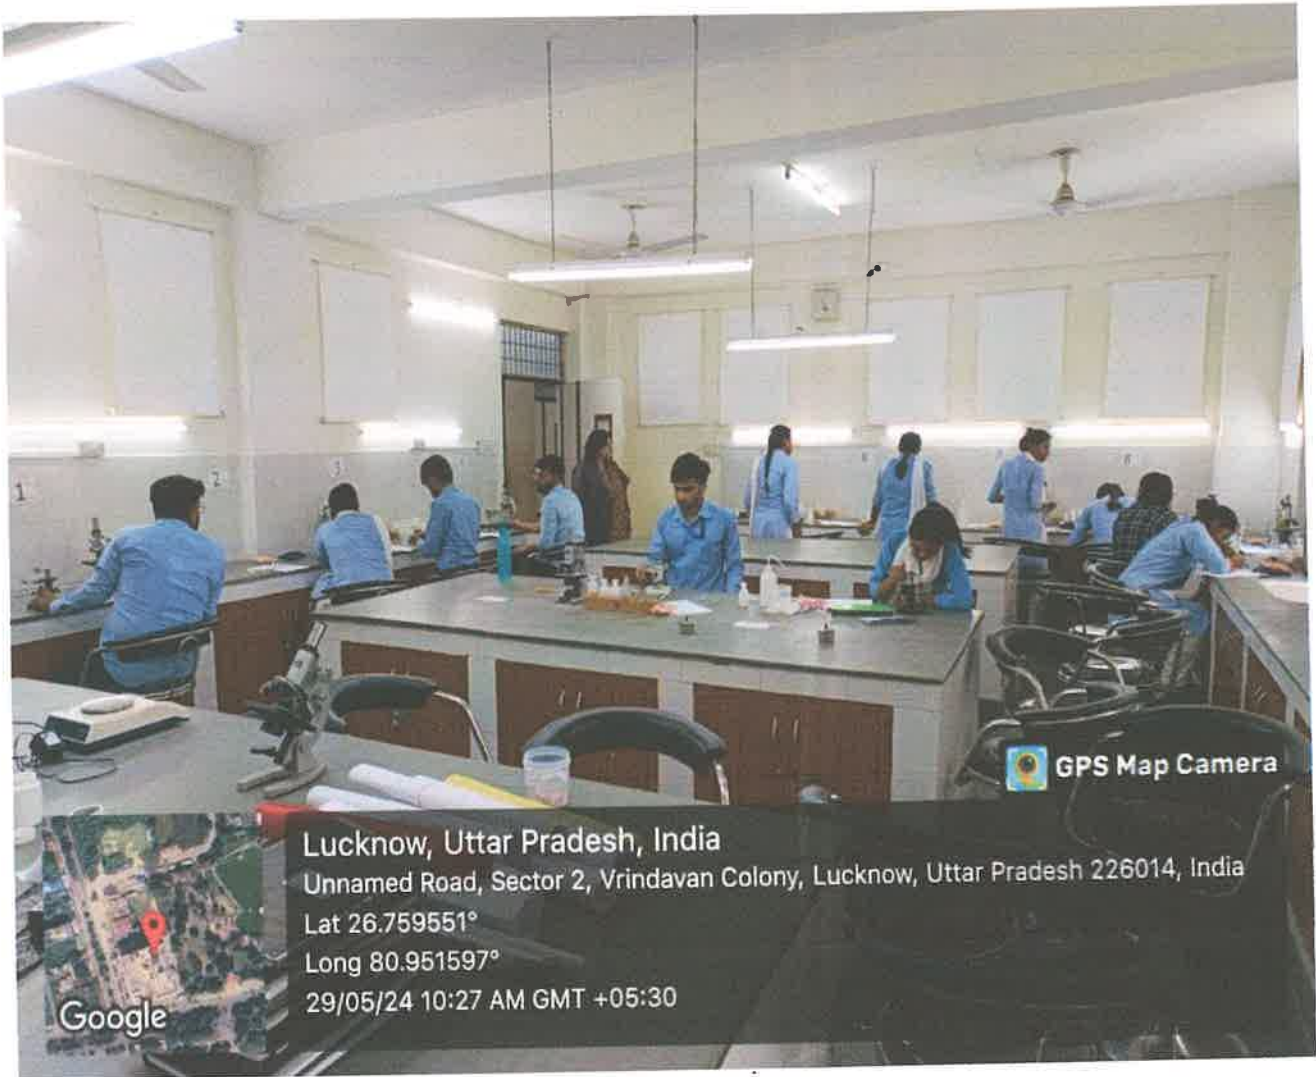

CHEMISTRY LAB

Principal
SRI KRISHNA DUTT ACADEMY
2D/HS-1, Vrindavan Yojana
Raibareilly Road, Lucknow

SRI KRISHNA DUTT ACADEMY

Recognized by NCTE & Affiliated to University of Lucknow

2D/HS-1, Vrindavan Yojna, Raibareilly Road, Lucknow, Ph. : 2443963, 7080111596