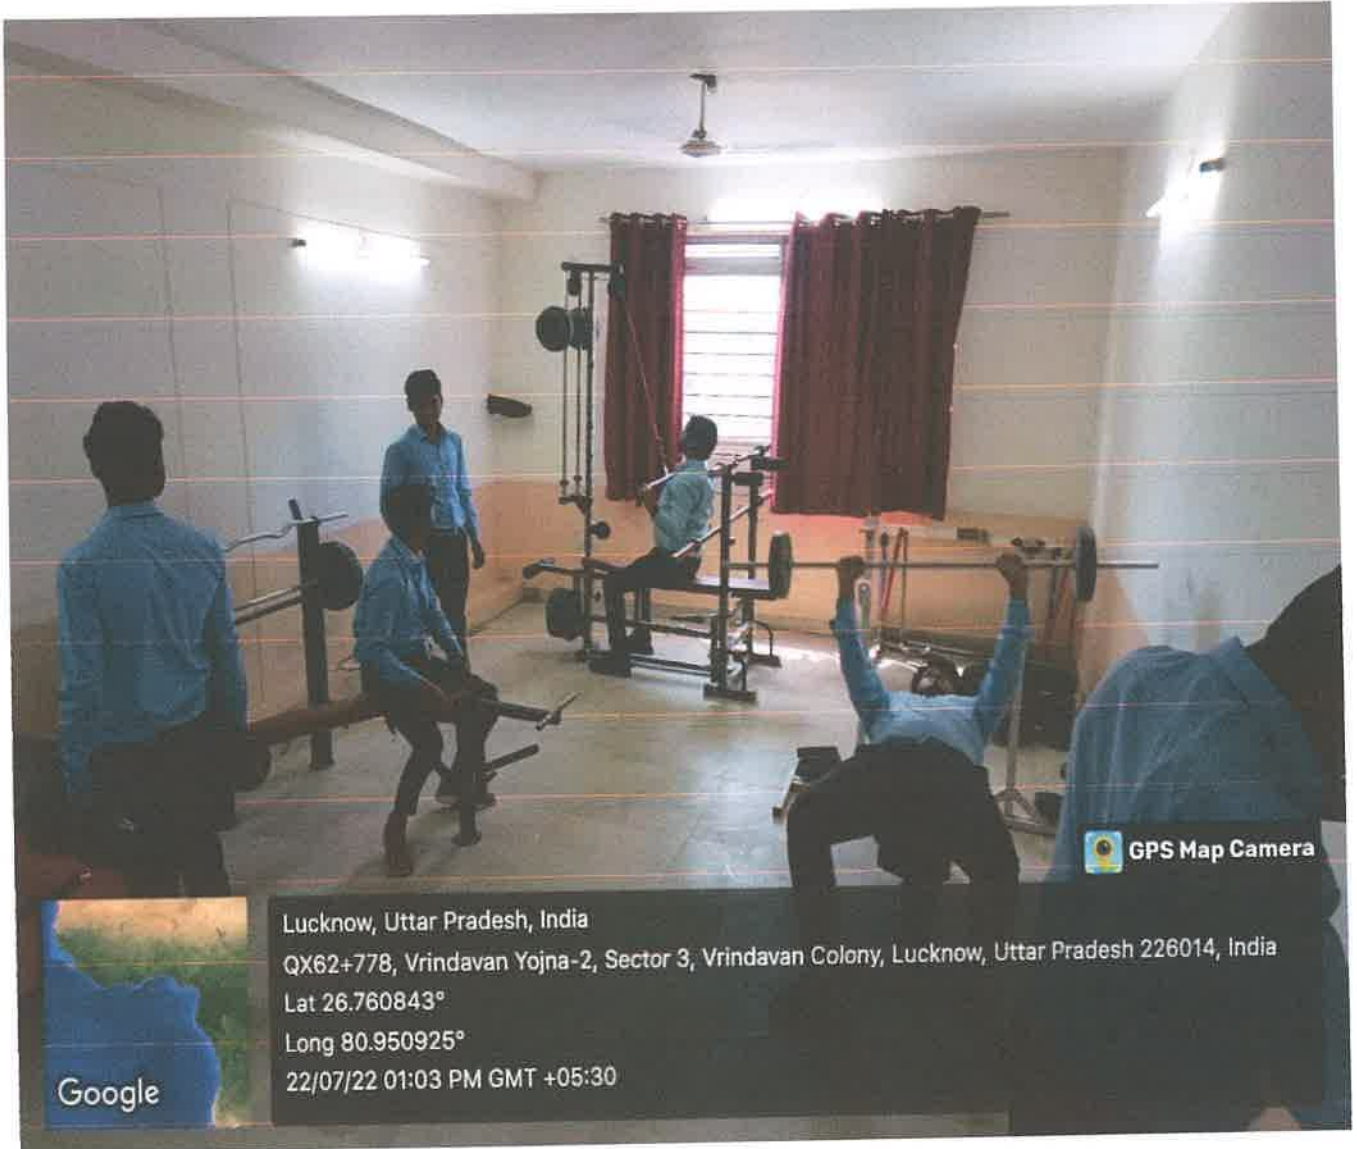

GPS Map Camera

YOGA

Principal
SRI KRISHNA DUTT ACADEMY
2D/HS-1, Vrindavan Yojana
Raibareilly Road, Lucknow

SRI KRISHNA DUTT ACADEMY

Recognized by NCTE & Affiliated to University of Lucknow

2D/HS-1, Vrindavan Yojna, Raibareilly Road, Lucknow, Ph. : 2443963, 7080111596