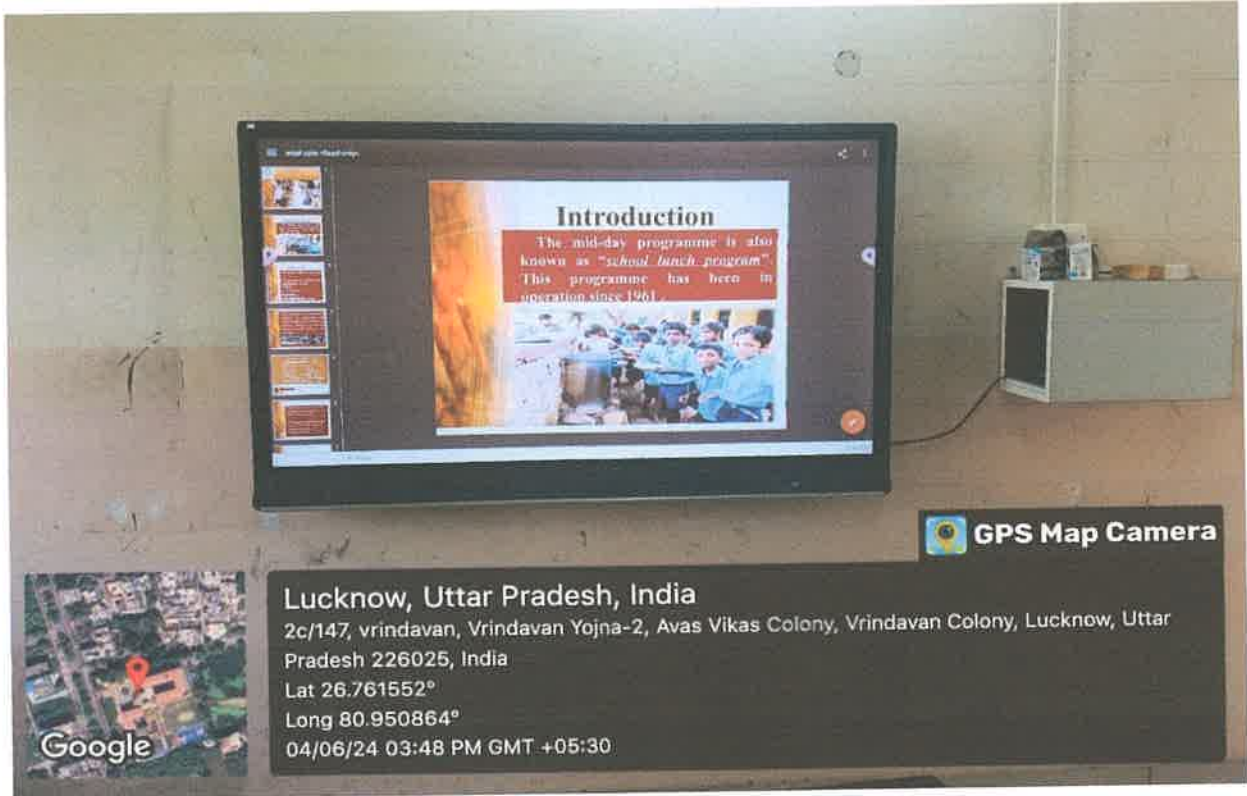

SRI KRISHNA DUTT ACADEMY

Recognized by NCTE & Affiliated to University of Lucknow

2D/HS-1, Vrindavan Yojna, Raibareilly Road, Lucknow, Ph. : 2443963, 7080111596

SMART CLASS ROOM

Principal
SRI KRISHNA DUTT ACADEMY
2D/HS-1, Vrindavan Yojana
Raibareilly Road, Lucknow